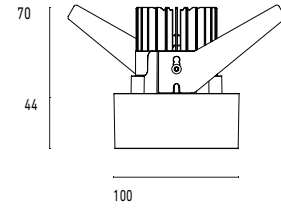

### Model

|               |                                      |
|---------------|--------------------------------------|
| <b>Name</b>   | Mono 100 Type 2 Recessed Downlighter |
| <b>Finish</b> | Structured Black                     |
| <b>Area</b>   | Indoor                               |

### System

|                           |                                     |
|---------------------------|-------------------------------------|
| <b>Power (Luminaire)</b>  | 16W                                 |
| <b>Power (System)</b>     | 19W                                 |
| <b>Voltage</b>            | 240V-AC                             |
| <b>Optics</b>             | Rotationally Symmetrical Direct 15° |
| <b>Colour Temperature</b> | 4000°K                              |
| <b>Luminous Flux</b>      | 1548lm                              |
| <b>TM30</b>               | Rf95 Rg103                          |
| <b>CRI</b>                | Ra97                                |
| <b>Lumen Maintenance</b>  | L90 B10 50000hrs                    |
| <b>Chromaticity</b>       | <3 McAdam Step Ellipse              |
| <b>Articulation</b>       | Fixed                               |
| <b>Cut-Out</b>            |                                     |
| <b>Ingress Protection</b> | IP44                                |
| <b>Control Device</b>     | Remote Fixed Output (Included)      |
| <b>Class</b>              | III                                 |